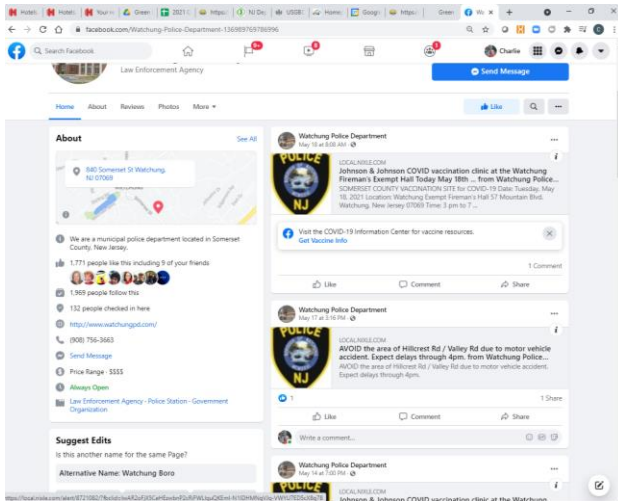

Meeting minutes for various bodies are posted regularly.

2) Municipal social media channels

Borough Facebook page

Police Department Facebook page

## Fire Department Facebook page

The screenshot shows the Facebook profile for the Watchung Fire Department. The profile information includes: Somerset County Fire Station 60, Department led by a Chief and Assistant Chief and three Captains, Chief Albert DeJandino II, Asst. Chief Charles Pennington, and Capt. Thomas Gali. It lists 1,554 likes and 2,023 followers. The website is <http://www.watchungfd.org/> and the phone number is (908) 756-0080 Ext 200. A post from May 20 at 9:57 AM shows three people in uniform (two men and one woman) standing together, with one man waving.

## Rescue Squad Facebook page

The screenshot shows the Facebook profile for the Watchung Rescue Squad. The profile information includes: @WatchungEMS - Emergency Rescue Service, 1,243 likes, and 7 followers. A post from May 20 at 9:57 AM reads: "Yesterday was 'EMS for Children Day!' The Watchung Rescue Squad trains constantly to prepare our members for the unique needs of our pediatric patients. It is always a different experience and thus we must always be ready for it. Meet Wednesday Crew!!". The post includes photos of the rescue squad members and their ambulance.

## Rescue Squad Instagram page

The screenshot shows the Instagram profile for watchungems. The profile information includes: 106 posts, 1,031 followers, and 169 following. A post from watchungems shows a photo of two people standing next to a white ambulance with "WATCHUNG RESCUE SQUAD" written on the side. The caption reads: "watchungems Yesterday was 'EMS for Children Day!' The Watchung Rescue Squad trains constantly to prepare our members for the unique needs of our pediatric patients. It is always a different experience and thus we must always be ready for it. Meet Wednesday Crew!!". The post also includes a photo of a "Happy Mother's Day" sign.