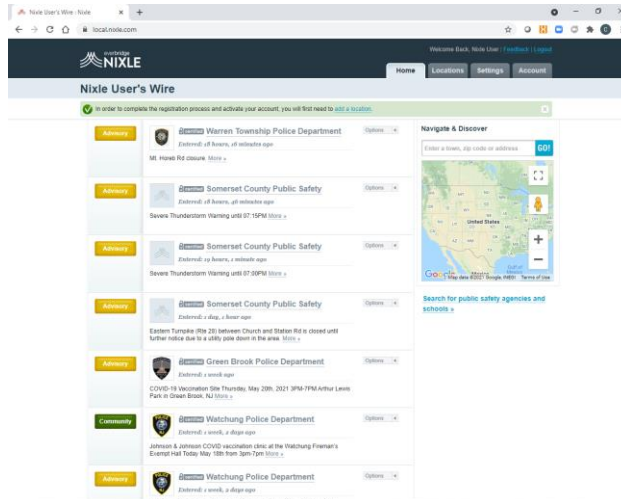

3) Push notifications via Nixle Nixle feed for 07069